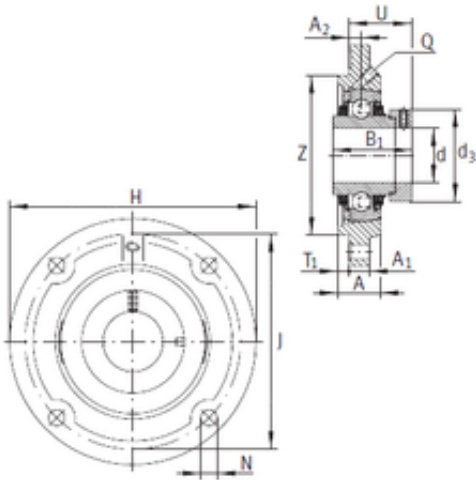

# NTN Bearing Manufacturing of Canada

TFE25 Bearing 2D drawings and 3D CAD models

## INA TFE25 bearing units

Bearing No. TFE25

Bore Diameter	25 mm
d	25 mm
U	36,4 mm
Thread (Q)	Rp1/8
T1	3 mm
Z	75 mm
d3	37,5 mm
A	22 mm
A1	9 mm
B1	44,5 mm
H	115 mm
J	92 mm
N	9 mm
A2	9,5 mm
Weight	0,8 Kg
Basic dynamic load rating (C)	14 kN
Category	Bearings
Inventory	0.0
Manufacturer Name	SCHAEFFLER GROUP
Minimum Buy Quantity	N/A
Weight / Kilogram	0.82
Product Group	M06110